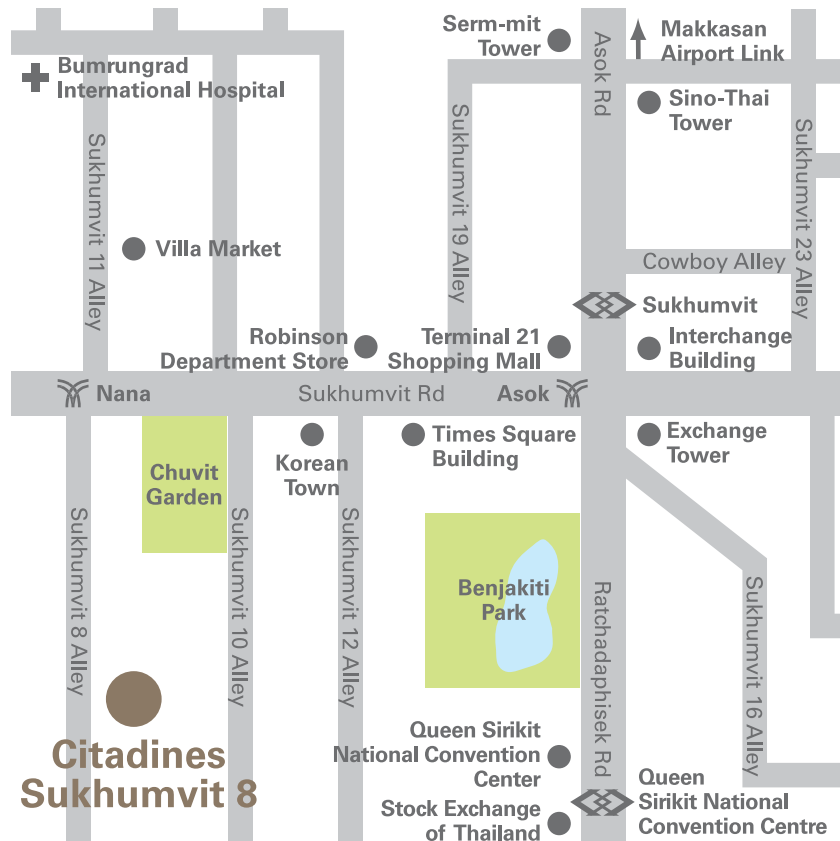

# citadines

Sukhumvit 8  
Bangkok

**Citadines Sukhumvit 8 Bangkok**  
N<sup>o</sup> 77/7 Sukhumvit 8  
Sukhumvit Road, Klongtoey  
Bangkok 10110 Thailand  
Telephone (66-2) 257 2277  
Facsimile (66-2) 257 2299

## Location

Airport: Suvarnabhumi International Airport (45 min drive)  
Skytrain Station: Nana (5 min by complimentary tuk-tuk service)  
Subway Station: Sukhumvit (10 min drive)  
City Air Terminal: Makkasan (15 min drive)